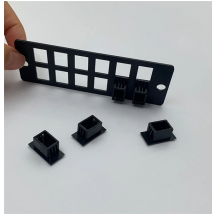

High-precision Fiber Optic Connectors and Zirconia Ceramic Ferrules for superior network termination. Shop widely used types (SC, LC, FC, ST) and termination kits suitable for Single-mode and Multi ...

It can achieve mutual conversion between FC/PC, FC/APC, SMA, LC, ST, SC joints and standard SM1 series threaded joints, and can be used for coupling single-mode and multi-mode fiber couplers and ...

This hybrid simplex adapter is designed to enable seamless interconnection between FC and SC connector types, making it ideal for test equipment, patch panels, and fiber distribution frames where ...

We offer many types of fiber adapters - for simplex or duplex cable; made of plastic or metal; single mode or multimode; with connector types such as FC, LC, SC, ST, MU, SMA-905 and SMA-906; and ...

We offer couplers in LC, SC, SC & FC formats to meet your network needs.

Most fiber optic connectors consist of three components: two fiber optic connectors and one coupler. Two fiber optic connectors are fitted into the two fiber ends; the coupler functions as an alignment ...