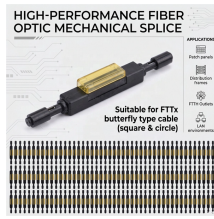

Fiber optic cable manual attachment machine self-operated

Fiber optic cable manual attachment machine self-operated

It features a 42-inch diameter single capstan that delivers controlled force to the pulling rope or tape, ensuring efficient and reliable cable installation. The single capstan allows the winch to be placed at ...

Find reliable fiber optic cable attachment machines for various needs. High-quality, efficient, and portable options from top suppliers. Shop now for robust performance!

It features a 42-inch diameter single capstan that delivers controlled force to the pulling rope or tape, ensuring efficient and reliable cable installation. The single ...

-- Fiber optic cable hooks are made of epoxy resin and can be used for a long time in various environments. -- The length of the hook is removable and can be flexibly adjusted according to ...

The Larson Cable Trailer includes two built-in receiver hitches that can easily connect to other equipment, cable, wire handling attachments, or even another trailer.