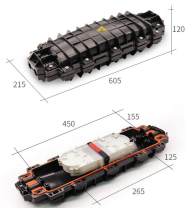

Fiber optic cable manual attachment machine self-operated

Fiber optic cable manual attachment machine self-operated

It features a 42-inch diameter single capstan that delivers controlled force to the pulling rope or tape, ensuring efficient and reliable cable installation. The single capstan allows the winch to be placed at ...

The machine is a hand-held free-to-height cable quick-attachment tool with ...

The machine is a hand-held free-to-height cable quick-attachment tool with internal components such as controllers that automatically complete all steps of cable tying.

Find reliable fiber optic cable attachment machines for various needs. High-quality, efficient, and portable options from top suppliers. Shop now for robust performance!

It features a 42-inch diameter single capstan that delivers controlled force to the pulling rope or tape, ensuring efficient and reliable cable installation. The single ...