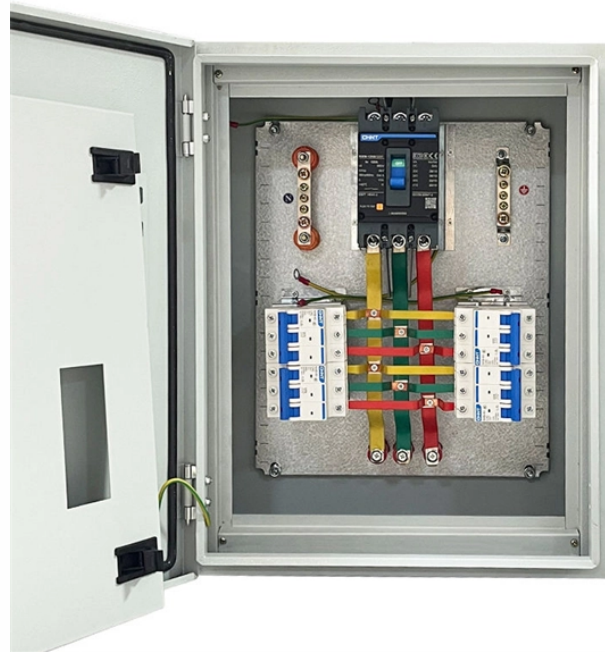

Fiber Optic Power Meter Network Finder

Fiber Optic Power Meter Network Finder

	<p>This device is used to trace and identify optical fibers within a network or cabling infrastructure. It is particularly useful for locating and verifying optical fibers in fiber optic installations.</p>
---	---

	<p>Optical Power Meter, 15km Visual Fault Locator, RJ45 Network Tester, Cable Finder, and LED Flashlight into one compact 5-in-1 device, enabling efficient fiber inspection, fault ...</p>
---	---

	<p>Power meters Power meters are a toolbox essential for all technicians installing or maintaining any type of fiber networks. From general-purpose meters to meters optimized for certain types of ...</p>
--	---