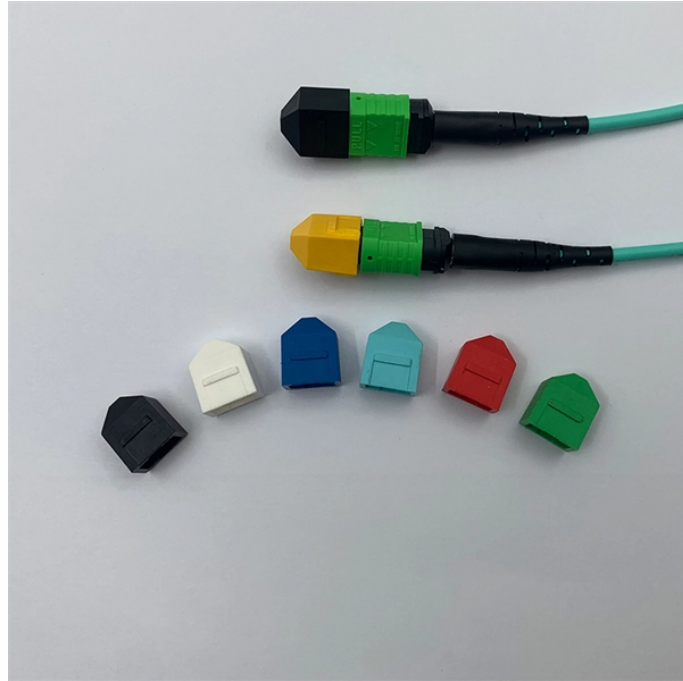

Fiber Optic Patch Cords and Optical Patch Cords

Fiber Optic Patch Cords and Optical Patch Cords

For use in the mid-IR spectral range, we offer single mode and multimode fluoride optical fiber manufactured in-house, as well as patch cables and other components incorporating our fluoride ...

This post provides a introduction to fiber optic patch cord types, and several popular Gcabling optical patch cables.

Get low-loss fiber patch cables & cords with various connector options that support fiber optic cabling up to 400G. 100% tested. Customized cables available.

This guide will help you quickly understand the main types of fiber patch cords and how to choose the right solution for your project - and how ZION can support you with stable quality, ...

They come in various types, each tailored for specific applications and requirements. In this article, we will explore the different types of optical patch cords, how to identify them, and ...

SC/APC to SC/APC Fiber Optic Internet Cable, Armored Single Mode Patch Cable, Fiber Optic Jumper Optical Patch Cord - SIMPLEX - 9/125um - OS1/OS2 Compatible, LSZH White, 1m

Explore our range of durable and high-performance fiber optic patch cables, designed to meet the demands of modern data centers and telecommunications networks.