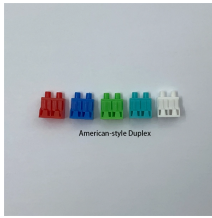

Fiber Optic Network Panel

Fiber Optic Network Panel

Explore fiber patch panels for network infrastructure. Find LC, SC, and ST connector options for your telecommunications or data center needs.

These high-density fiber patch panels allow a mix-and-match of e2XHD fiber and copper snap-in cassettes - up to 96 LC fibers or 48 copper ports per RU. Cassettes quickly snap in and pull out of ...