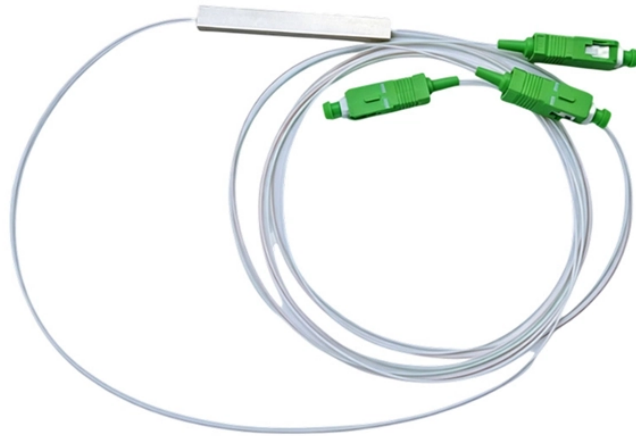

Fiber Optic Network Panel

Fiber Optic Network Panel

Explore fiber patch panels for network infrastructure. Find LC, SC, and ST connector options for your telecommunications or data center needs.

These high-density fiber patch panels allow a mix-and-match of e2XHD fiber and copper snap-in cassettes - up to 96 LC fibers or 48 copper ports per RU. Cassettes quickly snap in and pull out of ...

FS offers FHD® FAPs and FHU™ 1U fiber patch panel with LC, SC, MTP®/MPO connectors in singlemode/multimode fiber to deploy medium for high-density fiber optic network applications.

Explore CommScope fiber termination panels, including precabled fiber panels and fiber patch panels, including precabled fiber patch panels and fiber distribution panels. Efficiently manage your network ...