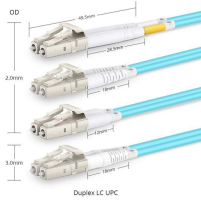

If the goal is to add more fiber to your diet, there are lots of great options. Fruits, vegetables, grains, beans, peas and lentils all help you reach that daily fiber goal.