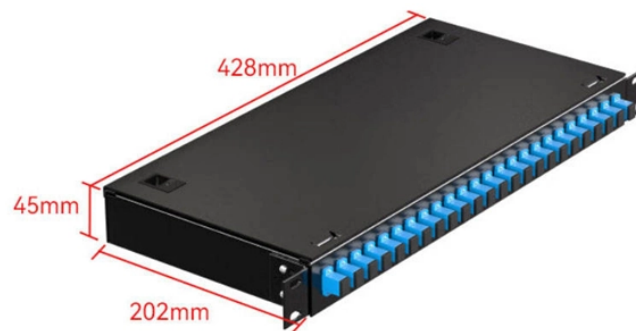

## Factory electrical distribution box glow-in-the-dark stickers

## Factory electrical distribution box glow-in-the-dark stickers

Glow-In-The-Dark OSHA Danger Safety Sign: High Voltage - Keep Out 7" x 10" Lumi-Glow Flex 1/Each - MLEL107GFElectrical7" x 10"Lumi-Glow Flex1/EachMaterial: Lumi-Glow Flex Photo-luminescent ...

Is your electrical panel a total mess? can't see the switch labels clearly? this glow-in-the-dark, customizable switch label is a godsend for anyone who's a little lazy! Whether it's a home, ...

They are built to last forever and deliver a code-compliant glow when needed. EXIT signs are available in a variety of colors of Red, Green, Gray and Silver and are designed to be visible from 50 feet, 75 ...