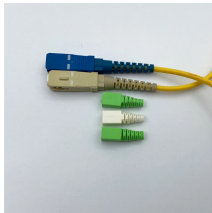

Kaico N64 HDMI Adapter with S-Video and Composite Support Compatible with Nintendo N64, 64, Super Nintendo SNES, Famicom and Gamecube. A Simple Plug & Play Pass Through Adaptor Solution