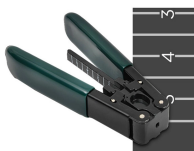

Exposed Handle Distribution Box

Exposed Handle Distribution Box

Learn what a distribution box is, its types, and how to choose the right one for your project. Includes clear examples and expert tips.

Choose from our selection of power distribution boxes in a wide range of styles and sizes. Same and Next Day Delivery.

2.5 Convenient and reliable operation, having exposed handle, and all live parts to be mounted inside the wall box ; 2.6 The consumer unit is designed with internal terminal blocks for connection of ...