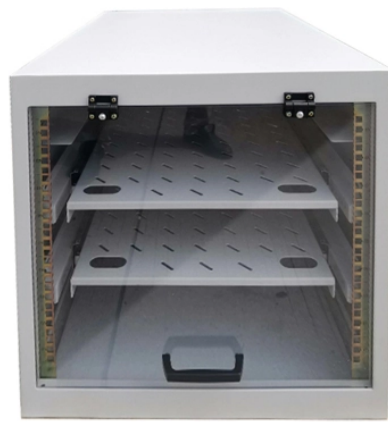

Exfo Optical Time Domain Reflectometer Accessories Fiber Optic Port

Exfo Optical Time Domain Reflectometer Accessories Fiber Optic Po

EXFO FTB-1v2 + FIP-430B Kit Optical Time Domain Reflectometer w/ FTBx-730C-SM8-OPM-EA EXFO FTB-1v2 OTDR kit with installed FTBx-730C-SM8-OPM-EA module for fiber link testing, including ...

Specialized Products offers innovative solutions from EXFO - fiber optic testing tools, accessories, telecom test equipment, test and inspection kits.

These measurements and the fault detection are carried out by using an optical time domain reflectometer, commonly called an OTDR by the industry. What's an OTDR? Used to characterize ...

EXFO OTDR is an optical time domain reflectometer that can be used to test the quality of optical fibers. It can be used to locate faults in fibers, measure the length of fibers, and characterize the optical ...

Thanks to its small format, ultra-powerful processing and highly intuitive interface, the FTB-1 V2 is optimized to allow field technicians to carry out dedicated optical, Ethernet and multiservice test ...