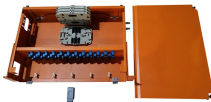

Find Construction site power distribution & circuit protection at Lowe's today. Shop power distribution & circuit protection and a variety of electrical products online at Lowes .