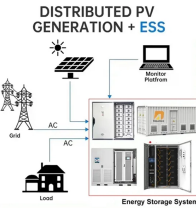

DataComm Electrical Boxes Electrical Distribution Equipment Fasteners and Hardware Fittings Fuses Heating, Ventilation and Air Conditioning Industrial and Maintenance Supplies Industrial Control and ...