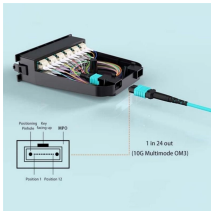

Shop high-quality cable traction machines for reliable performance in various applications. Find durable, efficient, and cost-effective solutions from trusted suppliers.

This machine is mainly composed of three parts: engine, gearbox and transmission device. The jaws of the transmission device are opened and closed up and down to make way for the cables to be ...

The Apex No.3 is a wheeled optical cable tractor featuring a vibrant green body with distinctive orange-rimmed wheels and ergonomic push handle. Designed for telecom field operations, it combines ...

This machine is mainly composed of three parts: engine, gearbox and transmission device. The jaws of the transmission device are opened and closed up and down to make way for the cables to be ...

The Changyun No.3 is a wheeled optical cable tractor featuring a vibrant green body with distinctive orange-rimmed wheels and ergonomic push handle. Designed for ...

This machine is mainly composed of three parts: engine, gearbox and transmission device. The jaws of the transmission device are opened and closed up and down ...