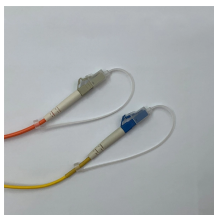

The best cable management organizers keep your cables neat and tidy, and sometimes even out of sight. We vetted cable management clips, ties, boxes, trays, and more to identify the best ...

Aluminum Alloy Dual Ball Bearing Turntable Cable Reel Stand, Adjustable Feet Supports up to 220 lbs, Vertical & Horizontal Use, Ergonomic Detachable Handle, Smooth & Stable Rotation (Large)