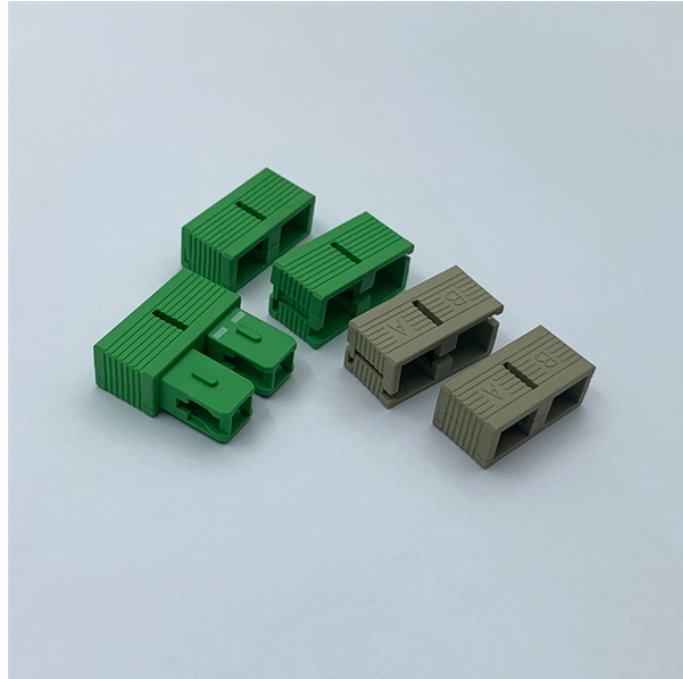

## EU Trapezoidal Cable Trays Affordable Prices

## EU Trapezoidal Cable Trays Affordable Prices

Our range includes cable trays, basket trays, ladder racks, trunking, and galvanized conduits. Available in various sizes and finishes to suit all industrial and commercial projects. Order online for fast delivery!

Cable trays are open, horizontal systems that provide a pathway for cables to be routed in a structured and accessible manner. Typically made from metal (such as galvanized steel, stainless steel, or ...