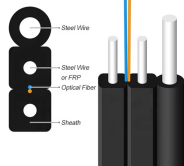

Thickness 0,7 mm (6) 1 mm (6) 10 products / page
20 products / page 40 products / page All products
1 - 20 of 24 Product Public price Stock
CTI60-100-07-3PG