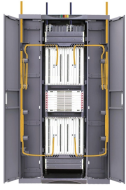

Dutch 1U standard chassis 1200mm deep

Dutch 1U standard chassis 1200mm deep

	<p>Fully enclosed server rack cabinets from 24U-48U. Designed for Data Centers. Rack and Stackable. 1070 mm or 1200 mm overall rack depth. In-stock, Ships Today.</p>
---	---

	<p>This rackmount chassis with great ventilation is especially designed for space-constrained applications. Configure your own 1U Rackmount chassis to your specifications.</p>
---	---

	<p>1U Rackmount Chassis / Server Case Most 1U Rackmount chassis do not fit motherboard comes with Vertical Audio port as shown above. Please consider 2U or above rackmount chassis if you will use ...</p>
--	---

	<p>Rackchoice 1U Compact Server/Desktop mini-ITX Chassis - 9.84" Depth, Supports Mini-ITX Motherboard, Type-C & USB3.0, Black Add to cart</p>
---	---

The 1U chassis support multiple configurations include SATA hard drives, rackmount chassis and redundant power supply that fulfill server-grade IPC standard. The ...

Standard enclosure for low to medium density server and networking applications. Compact width to optimize data center space. 42U height to easily roll through doorways.

We offer both motherboard and passive backplane rack mount computers built using 1U, 2U, 3U and 4U height rackmount cases. We are a full service industrial computer provider.