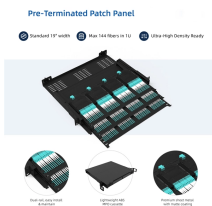

Manufacture of CEE Industrial plugs and sockets with IEC60309-2 standard (CEE) and high quality with RoHS. 1.Poles: 2P+E, 3P+E, 3P+N+E; 2.Rated Voltage: 110V, 230V, 400V, 500V; 3.Rated Current: ...

Where to Buy? BS EN 60529:1992.