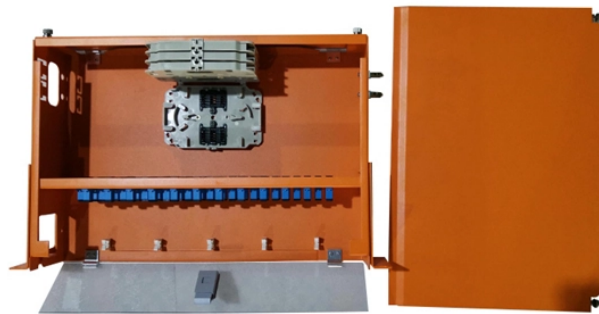

Double-door distribution box socket

Double-door distribution box socket

E-abel's stainless steel double-door distribution box is engineered specifically to close this gap. Built from heavy-gauge stainless steel and designed with dual-door access, integrated ...

This weatherproof 2-gang box provides a junction for conduits and can house up to 2 wired devices such as a receptacle or switch. ...

BCH Distribution Boxes are not only enclosures but a complete system in itself, incorporating switching and safety devices like MCBs, RCCBs, MCCBs & Isolators to give total protection to the living being ...

It is an essential component of the electrical distribution system and serves as a centralized point for protection and control. These Boards are equipped with top and bottom removable gland plates with ...

This weatherproof 2-gang box provides a junction for conduits and can house up to 2 wired devices such as a receptacle or switch. The rugged, die-cast construction prevents moisture penetration making ...