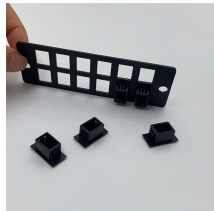

Storm Power Components maintains an extensive inventory of copper ...

Discover Burndy's customizable copper bus bars, ideal for grounding and power applications, with optional lengths up to 12 feet and enhanced protection.

Build your own distribution system for neutral and grounding applications by adding terminal blocks to these bars. Slide blocks onto the bar, also known as a bus bar, and then attach mounting brackets to ...

Earthing/grounding connecting bar used for inter-connection of several earthing/grounding conductors. Earthing/grounding Busbar Mounting Bracket. Busbar mounting bracket.

Get free shipping on qualified Grounding Bars products or Buy Online Pick Up in Store today in the Electrical Department.

Cabilock 2pcs Copper Ground Bus Bar Kit 4 Terminal Positions for Electrical Grounding for Distribution Blocks and Panels Visit the Cabilock Store \$827

Designed to efficiently disperse electrical currents, our ground bars are ideal for telecommunications and electrical applications. With a range of sizes and configurations, you can easily find the right ground ...