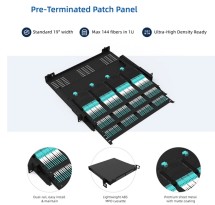

Earthing/grounding connecting bar used for inter-connection of several earthing/grounding conductors. Earthing/grounding Busbar Mounting Bracket. Busbar mounting bracket.