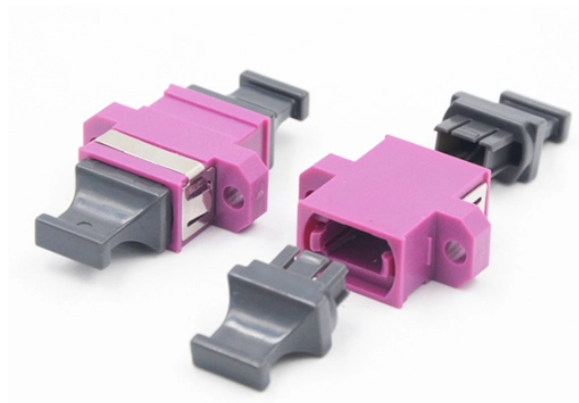

## Distribution box cover plate 500400

## Distribution box cover plate 500400

Order Today MEAN WELL Steel Distribution Box 500x400x200mm IP66 IK10 Gland Plate Cx1. Authorized Distributor - Products in stock ready to ship.

IP65 environmental protection, which allows the distribution box to be installed outside. Completely empty box, except for a mounting plate fixed to the bottom of the cabinet.

Christy non-deliberate traffic enclosures feature concrete covers to provide utility access option for greenbelt applications—protecting against accidental damage from machinery such as commercial ...

Products Electrical & Electronic Wire/Cable/Hose Management Raceway Metal Raceway Boxes, Covers & Plates Metal Raceway, Cover, Distribution Box, HBL500/HBL750 Series, White

Choose from our selection of electrical cover plates, including covers, wall plates, and more. Same and Next Day Delivery.