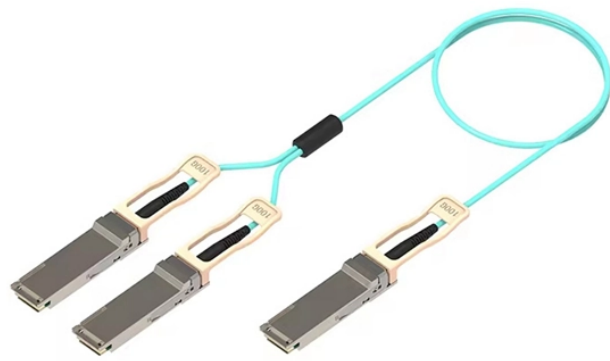

Distribution Box Rail Brands

Distribution Box Rail Brands

Find your distribution enclosure easily amongst the 112 products from the leading brands (RITTAL, BOPLA, ROSE, ...) on DirectIndustry, the industry specialist for your professional purchases.

From adaptable DIN rail boxes to versatile DIN rail junction boxes and metal enclosures, OTRANS offers products that cater to every requirement, including weatherproof, plastic and metal options, as well ...

Discover E-Abel's wide range of durable distribution boxes for industrial and electrical use, offering practical, flexible, and innovative solutions.

Explore durable DIN rail enclosures, bins, and mounts designed for easy installation in various applications. Find yours today!