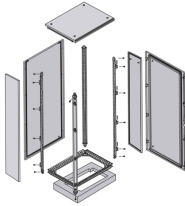

This CDB series metal box has a more reasonable design, excellent craftsmanship, and strict quality control, ensuring the durability and stability of the product. In addition, the design of multiple cable ...