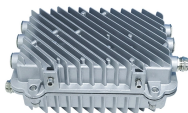

Distribution Box CDB

Distribution Box CDB

connected and CDB4 Modular Distribution Blocks with 4 sq.mm Output connections and 16 sq.mm Bolt Type Input Connection The CDB range of distribution blocks is an ideal choice for a simplified distribution system. A ...

CDB4/4 is a hybrid connection distribution block. The input consists of stud & bolt connection for connecting larger wires and the output consists of screw clamp connection.

AMERA DISTRIBUTION BOX (CDB) OVERVIEW In 2022, Lucid Motors announced its SUV, Gravity. As a way to reuse sensors and provide multiple feature variants of the car, the exclusive ADAS features ...

The CDB range of Distribution Blocks is an ideal choice for a simplified distribution system. for the incoming cable. All the terminals are internally connected multiple connection Height with DIN 35 x 7.5 ...