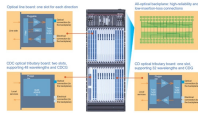

Shop DigiKey's large in-stock selection of Mounting Brackets. View inventory, pricing and order now for same day shipping!