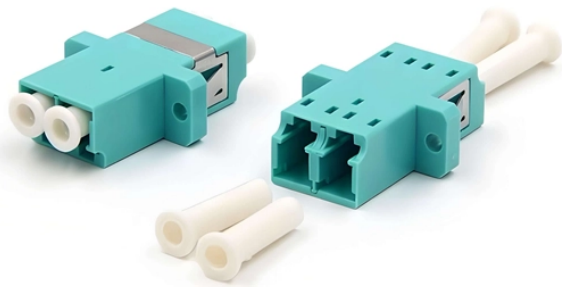

Distribution Box Air Cooler

Distribution Box Air Cooler

The air conditioning distribution box, often called an AC distribution box or ACDB, is a critical component in modern cooling systems. It safely routes electrical power to outdoor condenser units, indoor air ...

Discover the perfect ac distribution box for your next adventure, with options hand-picked to match your specifications.

Learn how to properly install Krueger's DFL linear slot diffuser for a mud-in application (Frame BB). See the differences between airflow patterns after adjusting blade positioning (entrained jets vs free jets). ...

Chill White RV AC Air Distribution Box with Electronic Control for 3-6" Roof Thicknesses and 14" Openings, Compatible with Ducted / Non-Ducted Systems - 2021123781

The COOL-BOX™ Portable Cooling Air Distribution Manifold. Manual condensate drain installed inside.

SuperAir adjustable Top Entry Distribution Box is a vital part of HVAC systems, designed to control air distribution through ducts for both commercial and residential applications.

Attaches to any Grade-D compressed air source up to 125psi. Adjustable pressure regulator, gauge, and safety relief valve installed in the system with a final filter on Model BACB-196.