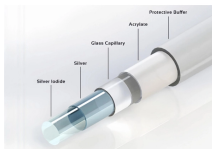

Since the major source of humidity is the ventilation air, the primary air handler cools and removes the moisture from the outdoor air and distributes the dried ventilation air indoors.