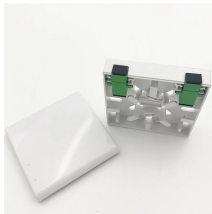

Distribution Box Air Cooler

Distribution Box Air Cooler

The air conditioning distribution box, often called an AC distribution box or ACDB, is a critical component in modern cooling systems. It safely routes electrical power to outdoor condenser units, indoor air ...

Chill White RV AC Air Distribution Box with Electronic Control for 3-6" Roof Thicknesses and 14" Openings, Compatible with Ducted / Non-Ducted Systems - 2021123781

The COOL-BOX™ Portable Cooling Air Distribution Manifold. Manual condensate drain installed inside.

SuperAir adjustable Top Entry Distribution Box is a vital part of HVAC systems, designed to control air distribution through ducts for both commercial and residential applications.

Attaches to any Grade-D compressed air source up to 125psi. Adjustable pressure regulator, gauge, and safety relief valve installed in the system with a final filter on Model BACB-196.