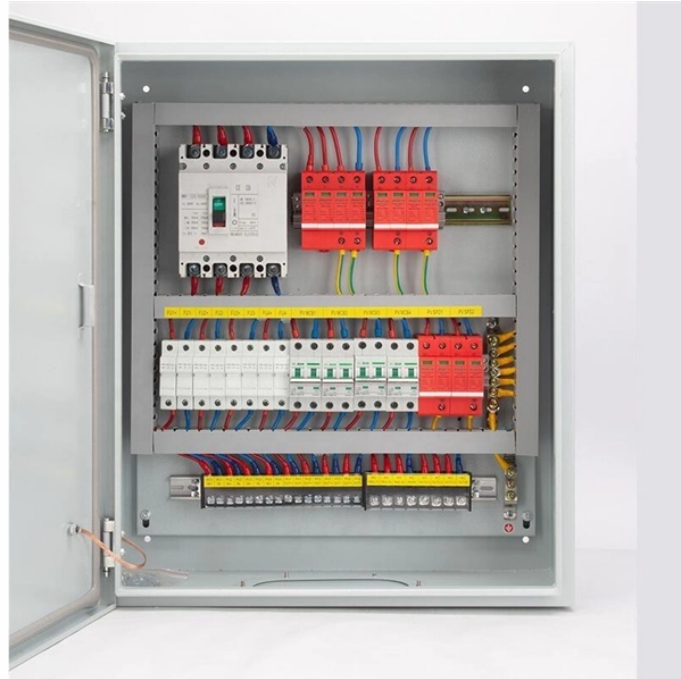

Director of the Suriname Optical Cable Line

Overview

DeepBlue, a subsidiary of the Digicel Group, is a wholesale capacity provider that offers the best-in-class network with most recent technology international enabling connectivity across the Eastern Caribbean and the Guyanas. Telesur (Telecommunicatiebedrijf Suriname) and EllaLink Ireland Limited today announced the signature of a Letter of Intent (LOI) under which Suriname becomes the first country to formally join the EllaLink Caribbean Gateway, a new high-capacity fibre-optic submarine cable system serving the. PARAMARIBO, Suriname and DUBLIN, May 07, 2026 (GLOBE NEWSWIRE) -- Telesur (Telecommunicatiebedrijf Suriname) and EllaLink Ireland Limited today announced the signature of a Letter of Intent (LOI) under which Suriname becomes the first country to formally join the EllaLink Caribbean Gateway, a new. PARAMARIBO, Suriname and DUBLIN, May 07, 2026 (GLOBE NEWSWIRE) -- Telesur (Telecommunicatiebedrijf Suriname) and EllaLink Ireland Limited today announced the signature of a Letter of Intent (LOI) under which Suriname becomes the first country to formally join the EllaLink Caribbean Gateway, a new. These Terms and Conditions ('the Terms') govern your use of the website on the Internet located at www.com ('the Site') and