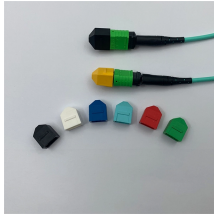

This bulk loose tube fiber cable is outdoor rated. It is OSP rated for outside plant ...

The fiber is versatile for use in various cable types, including ribbon cables, with extremely low micro-bending-induced attenuation. Additionally, its high fatigue resistance ensures a long service life, even ...

Stream BIG with limited time offers available on our most popular Genre Packs - starting at $19.99. Restr's apply. Search for your favorite channels, shows, movies & more! Regional Sports Networks ...