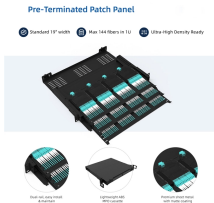

TreasuryDirect.gov is the one and only place to electronically buy and redeem U.S. Savings Bonds. We also offer electronic sales and auctions of other U.S.-backed investments to the ...