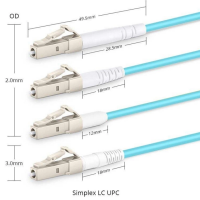

What you love to watch is on right now with DIRECTV. The TV provider for every audience, DIRECTV channel packages are available for the TV enthusiast, the sports fanatic, the film buff, and families ...