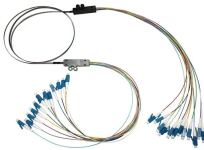

Perfect for housing your translator and low-power FM transmitter equipment, audio processors, RDS encoders, monitors and Ethernet gear. Custom Heights, Depths, and Colors are Available.

The Westell Boxer 10 outdoor cabinet series provides 10 RU, 19" rails, optional battery box, and multiple mounting choices. Actively cooled, temperature-controlled heat exchanger, air conditioner, and filter ...

DDB Unlimited manufactures NEMA telecommunications triple bay cabinets that are NEMA 3R, 4 or 4X rated. Provides secure environment for electronics.

It features secure locking and screw-down doors for added security and peace of mind. With dimensions of 24" x 36" x 12", this durable enclosure is ideal for safeguarding sensitive equipment in outdoor ...

Constructed from high-strength galvanized steel and rated IP55, it offers reliable protection in harsh environments. The cabinet features a standard 19-inch rack, DC distribution unit, grounding copper ...