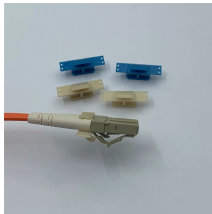

Explore our 32U outdoor telecom cabinet—engineered for durability, security, and stable performance in any environment. Ideal for telecom, power, and data ...