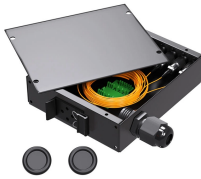

Perfect for housing your translator and low-power FM transmitter equipment, audio processors, RDS encoders, monitors and Ethernet gear. Custom Heights, Depths, and Colors are Available.

The Westell Boxer 10 outdoor cabinet series provides 10 RU, 19" rails, optional battery box, and multiple mounting choices. Actively cooled, temperature-controlled heat exchanger, air conditioner, and filter ...

DDB Unlimited manufactures NEMA telecommunications triple bay cabinets that are NEMA 3R, 4 or 4X rated. Provides secure environment for electronics.

It features secure locking and screw-down doors for added security and peace of mind. With dimensions of 24" x 36" x 12", this durable enclosure is ideal for safeguarding sensitive equipment in outdoor ...

Constructed from high-strength galvanized steel and rated IP55, it offers reliable protection in harsh environments. The cabinet features a standard 19-inch rack, DC distribution unit, grounding copper ...