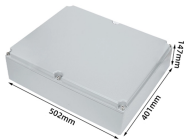

Perfect for housing your translator and low-power FM transmitter equipment, audio processors, RDS encoders, monitors and Ethernet gear. Custom Heights, Depths, and Colors are Available.

The Westell Boxer 10 outdoor cabinet series provides 10 RU, 19" rails, optional battery box, and multiple mounting choices. Actively cooled, temperature-controlled heat exchanger, air conditioner, and filter ...

DDB Unlimited manufactures NEMA telecommunications triple bay cabinets that are NEMA 3R, 4 or 4X rated. Provides secure environment for electronics.

It features secure locking and screw-down doors for added security and peace of mind. With dimensions of 24" x 36" x 12", this durable enclosure is ideal for safeguarding sensitive equipment in outdoor ...

Constructed from high-strength galvanized steel and rated IP55, it offers reliable protection in harsh environments. The cabinet features a standard 19-inch rack, DC distribution unit, grounding copper ...

It features secure locking and screw-down doors for added security and peace of mind. With dimensions of 24" x 36" x 12", this durable enclosure is ideal for ...

They are available in heights ranging from 7U to 26U and supplied with 60×45 cm. and 60×60 cm. size options. Built with a steel frame capable of supporting loads up to 400kg.