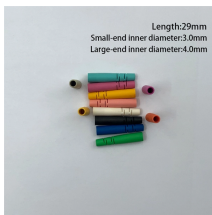

The Due Date Calculator estimates the delivery date of a pregnant woman based on her last menstrual period (LMP), ultrasound, conception date, or IVF transfer date.

Calculate your estimated due date using 8 different methods - from your last period to ultrasound and IVF dates. Your personalized report includes your due date, pregnancy timeline, baby development, ...