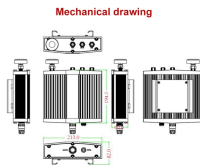

Custom configured, cost effective server rack power distribution systems using best in class power strips ranging from basic, switched, metered and switched & metered. Providing backup power for the ...