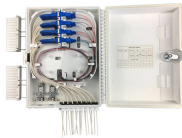

Starline is a leader in innovative power distribution solutions for data centers, manufacturing, and other facilities. With a 90-year history in electrical infrastructure, our modular and scalable Starline Track ...