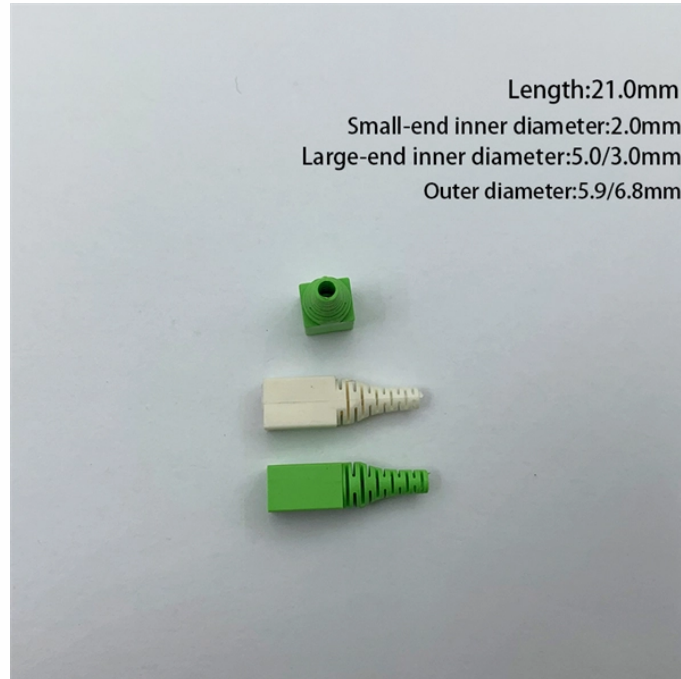

Customized Integrated Power Cabinet with Anti-Calmng Properties

Customized Integrated Power Cabinet with Anti-Calming Properties

Enjoy faster installation and reduced space requirements with an Integrated Power Center (IPC) that replaces the traditional method of independently mounting each panelboard, lighting control, and ...