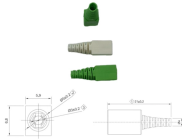

As a less-expensive alternative to conduit, and a stronger alternative than wire basket, and superior to generic tray, the Snap Track cable tray system saves on labor and reduces total installed costs.