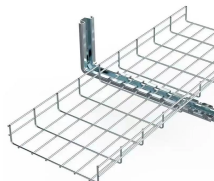

## Custom-made aluminum alloy galvanized cable trays

Made from aluminum alloy, these rugged components bolt together to form a solid and reliable cable pathway. To secure and protect your infrastructure cables, RXL offers high quality aluminum cable ...

Our aluminum, I-beam ladder cable trays feature 3-inch tangents and are using connectable with our fittings and accessories. Aluminum ladder cable trays benefit from being lightweight and resistant to ...