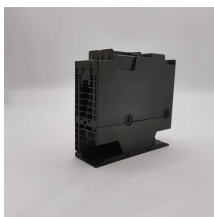

CUSTOM definition: a habitual practice; the usual way of acting in given circumstances. See examples of custom used in a sentence.