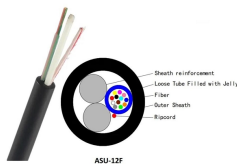

## Custom Flame-Retardant Reinforced Cable Trays from Southern Eur

It is the custom for the bride to wear a white dress on her wedding day. According to custom, the festivities begin at dusk. It's a matter of custom. We went through customs at the airport without any ...

Our Aeron GRP cable ladders and GRP FRP cable trays are meticulously crafted on a fully automated heavy-duty plant, ensuring precision and reliability. These cable trays meet stringent fire retardant ...

Safeguard your infrastructure with our Fire Rated Cable Trays that are engineered to inhibit flame spread and support swift fire response. The shield cables are from moisture, dust, UV radiation, and ...