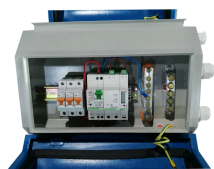

The meaning of CUSTOM is a usage or practice common to many or to a particular place or class or habitual with an individual. How to use custom in a sentence. Synonym Discussion of Custom.