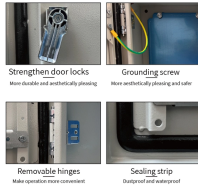

Buyers typically see a wide range for fibre optic trenching and installation per kilometer, driven by terrain, permitting, and trenching methods. The price experience varies with splice work, ...

Discover Hemet's cost of living. See how housing, food, transportation and other expenses compare to the National average.