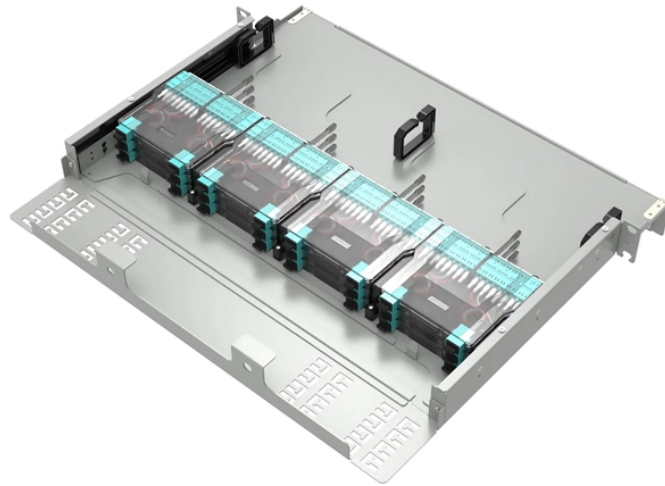

Core Switch NSW

Core Switch NSW

What is a Core Switch? It is a powerful backbone switch in the center of the network core layer, which centralizes multiple aggregation switches to the core and implements LAN routing. The normal edge ...

Explore the core switch's role as the backbone of your network. Discover key differences, uses, and insights into layer 3 core switch technology.

Unlike access switches, which connect directly to end-user devices, the core switch focuses on aggregating and routing traffic between other switches, minimizing latency and ...

Sitting at the top of the hierarchical model, core switches interconnect distribution layer switches and provide high-speed data transfer across network segments. Unlike access or distribution switches, a ...

Think of a core switch as the high-speed interstate highway of your network. It does not inspect the cargo or check driver's licenses; its sole mandate is to move massive amounts of traffic ...

It is the industry's first-class 1U cassette switch, with up to 80x10G interfaces capability, meeting the challenge of high density and high bandwidth access in next-generation cloud computing data centers.