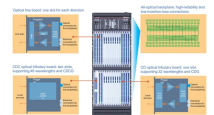

Core Switch NSW

Core Switch NSW

What is a Core Switch? It is a powerful backbone switch in the center of the network core layer, which centralizes multiple aggregation switches to the core and implements LAN routing. The normal edge ...

Explore the core switch's role as the backbone of your network. Discover key differences, uses, and insights into layer 3 core switch technology.

Unlike access switches, which connect directly to end-user devices, the core switch focuses on aggregating and routing traffic between other switches, minimizing latency and ...

While both core and normal switches play crucial roles in maintaining efficient data flow, their functionality and applications vary significantly. This guide unpacks the core differences, helping ...

Sitting at the top of the hierarchical model, core switches interconnect distribution layer switches and provide high-speed data transfer across network segments. Unlike access or distribution switches, a ...