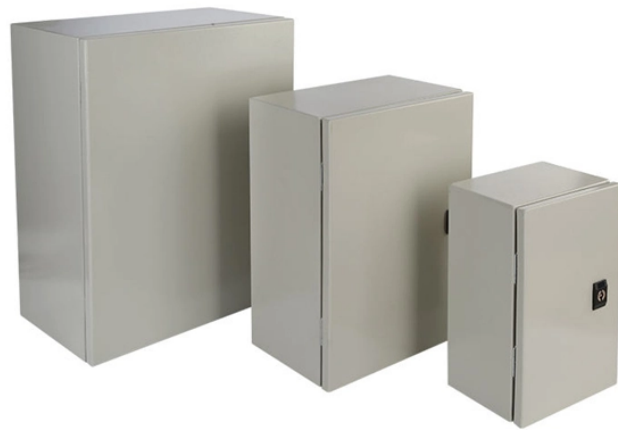

Core Switch H3C24 Optical

Overview

H3C S7500X switch series is the first of its kinds in the industry to support wire speed performance for high density 10G/40G/100G line cards and can meet the existing and future application requirements of e.

Core Switch H3C24 Optical

The H3C Network Switch S6530X-24X8C is a next-generation core switch designed for high-performance networking in enterprise environments. Equipped with 24 Gigabit Optical and 8 10 ...

welcome to taobao purchase
s6520x-30qc/54qc/hc/hf-ei/hi h3c24/48 port full
10g optical core switch, taobao hundreds of
millions of hot selling goods, official logistics can
be sent to the global ten land, ...

LS-S5500V3-24P-SI H3C switch offers 24 Gigabit ports, 2 optical ports, QoS, stackable, LACP, VLAN support, and SNMP. Ideal for core management with 336Gbps capacity. | Alibaba .

Although we can't match every price reported, we'll use your feedback to ensure that our prices remain competitive.