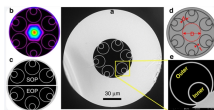

WS6024-2QF 10Gb managed switch is a high performance full 10Gb*24 access and 40/100G*2 uplink core routing Layer 3 managed switch developed by WayOS. The WS6024-2QF provides 24*10Gb ...