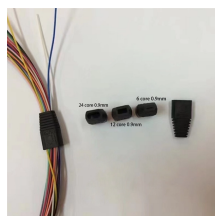

This document describes features of the AOS-CX network operating system. It is intended for administrators responsible for installing, configuring, and managing Aruba switches on a network. ...