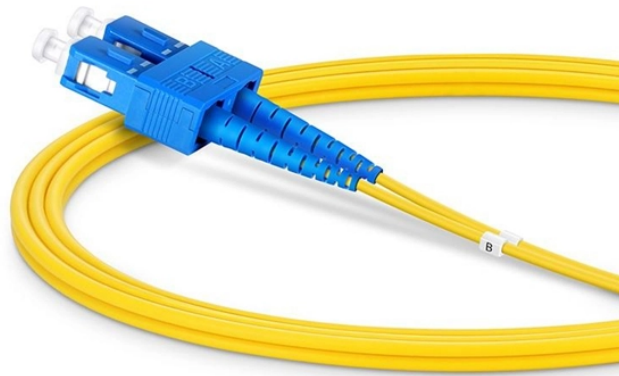

Control box Distribution box

Control box Distribution box

Summary: Control boxes and cabinets handle equipment control and monitoring, while distribution cabinets and boxes focus on power distribution and protection, differing in size, function, ...

Learn what a distribution box is, its types, and how to choose the right one for your project. Includes clear examples and expert tips.

To put it bluntly, the distribution box is the control and distribution center of electricity.

i) Electrical Control Boxes: This control box controls electrical power distribution. It usually contains items such as circuit breakers, switches, and relays. Industrial electrical control ...

Browse power distribution boxes with circuit breaker protection and multiple outlet configurations. Shop durable solutions for construction and emergency use.