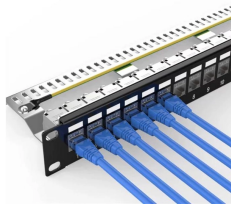

Construction site ladder cable tray

Construction site ladder cable tray

Husky Ladder Cable Tray systems consists of two longitudinal side members connected by individual transverse members, and is designed for use as a power cable or control cable support system.

A cable ladder is a type of cable tray designed to provide maximum airflow and distribution. Its primary difference from a standard cable tray is that it allows greater airflow around the cables, reducing heat ...

As the industry leader in cable tray, Eaton offers one of the widest ranges of B-Line series cable management solutions available in the market today. With ...

The Ladder Tray features light, rugged, tubular steel construction. It is designed for mechanical support and strain relief in long runs of cable and creates a smooth gradual bend for cable.

Submittals for cable ladder and tray Eaton's submittal builder tool for B-Line series cable ladder and tray allows you to easily filter, select and download straight section, fitting and accessory submittals.