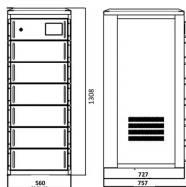

Electrical Box Partition 18 Products found of 2 Results per page RACO 707RAC 4 x 4 x 2-1/8 Inch Pre-Galvanized Steel Square Box Low Voltage Partition Manufacturer: Raco Manufacturing Catalog #: ...

A temporary power distribution box (TPDB), often called a spider box, functions as a portable electrical hub that centralizes and protects power distribution on a job site. This device ...

For use with a two device square cut tile wall cover, 1/2 inch, 3/4 inch or 1 inch raised.

Crouse-Hinds TP654 Non-Metallic Partition, for 2-1/2" Deep Gangable Masonry Box Crouse-Hinds Catalog #TP654 \$814.71/c (100 ea)

52-PD-1 Steel City 2-Gang Square Box Partition, 4 in L x 4 in W, Steel, For Use With 2-1/8 in Deep Box With 2-Device 1/2 in, 3/4 in and 1 in Square-Cut Tile Wall Raised Cover

Crouse-Hinds Series TP877 Steel Gang Box Partition
 Manufacturer: Eaton / Crouse Hinds
 Catalog #: TP877 Capital Electric Part #: 49620
 \$707.10/c(100 ea) ea Add to Cart Compare Crouse-Hinds ...

Learn how to install a distribution box safely and correctly. Covers wiring, placement, standards, and expert tips for a compliant setup.

Use this RACO Masonry Electrical Box Divider/Partition for 2-1/2-inch and 3-1/2-inch deep nongangable masonry boxes. It features a pregalvanized steel construction.