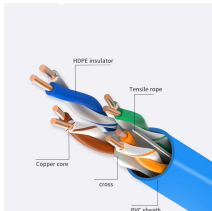

The proposed CFP8 form factor is ~CFP2 size but supports 4x100G and 400G, i.e. 4x the CFP2's 1x100G The CFP8 name follows the CFP2 and CFP4 naming convention of suffix ...