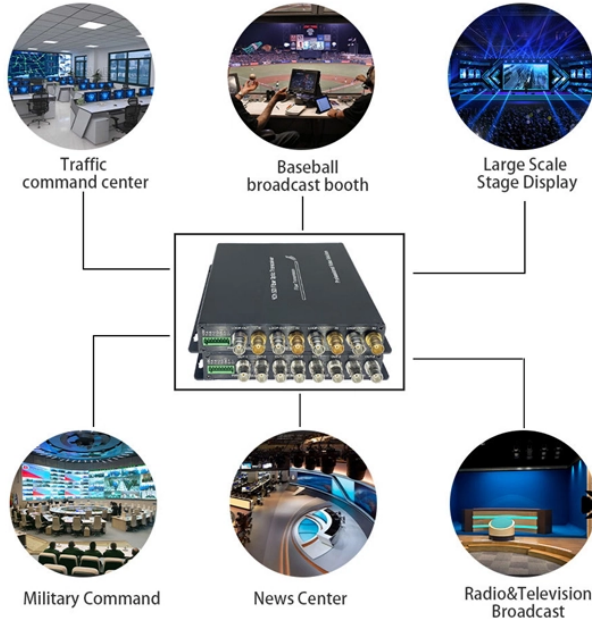

Compatible High-Precision CFP8 Cuban Supplier

Compatible High-Precision CFP8 Cuban Supplier

Compliant with CFP-MSA CFP8 Design Guideline. Work at 400GbEthernet CDAUI-16 and CDAUI-8 electrical signal. Perform at 28GBaud signal (28G-NRZ & 56G-PAM4) and future 56GBaud signal ...

Since 2006, MultiLane has been offering high-speed test and measurement equipment for data communications. We are the global leader in data center test solutions, such as loopbacks and ...

CFP8 Series I/O Connectors are available at Mouser Electronics. Mouser offers inventory, pricing, & datasheets for CFP8 Series I/O Connectors.

The OSFP is a new pluggable form factor with eight high speed electrical lanes that will initially support 400 Gbps (8x50G). It is slightly wider and deeper than the QSFP but it still supports 32 OSFP ports ...

Topstar Technology Industrial Co.,Ltd. is a professional Hot-pluggable Compatible FTCD1314E1BCL 400GBASE-LR8 10km CFP8 Optical Transceiver suppliers,we supply all kinds Hot-pluggable for sale.

K400 CFP8-R400GE: A reduced-featured model with 1-port, 2-slot, native CFP8 400GE load module designed for hardware, ASIC, cable/optics qualification, and interoperability testing. The CFP8 ...