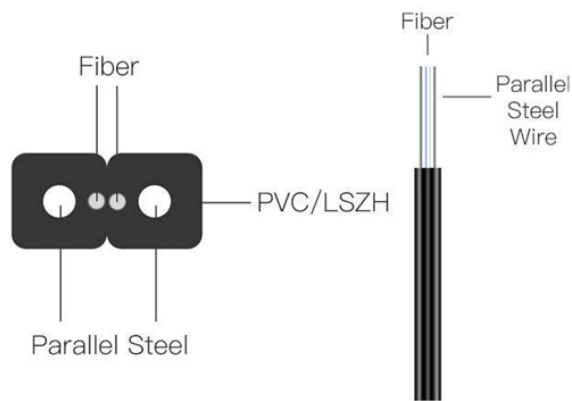

Commonly Used Network Patch Panels with Diagrams

Commonly Used Network Patch Panels with Diagrams

Learn about the benefits of using a network patch panel in LAN networking. Also discussed different types of networking panels.

Learn how to create and understand patch panel connection diagrams for efficient network management and troubleshooting.

Patch panels are how network administrators avoid tangled knots of CAT5 cable across the Local Area Network (LAN) shack. As shown in the diagram below, a patch sits within the ...

They are commonly used to organize in-wall Ethernet cable runs, with cables running from Ethernet wall jacks to patch panels housed in central server rooms. The panel itself is made ...

Learn about the patch panel and switch diagram, and how it helps in organizing and managing network connections effectively.

An Ethernet patch panel diagram is a visual representation of the connections and wiring in an Ethernet patch panel. Patch panels are commonly used in network or data centers to organize and manage ...