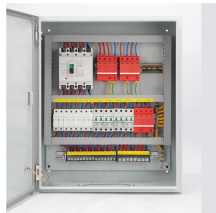

An aggregation switch refers to a type of switch used to connect multiple ToR switches to a core switch/router in a cloud data center network. It enables high-bandwidth aggregation ports to be ...

Aggregation switches are typically employed in networks with high traffic volumes or lots of users because they are effective at distributing data across numerous lines. In terms of performance and ...

Discover the crucial differences between core, aggregation, and access switches. Find out which type can best transform your network's performance in 2025.

This model allows the aggregation switches to easily accommodate thousands of devices passing through this layer while simplifying the design, maintenance, and operations. The following figure ...

What are the common protocols used with aggregate switches? Common protocols include Spanning Tree Protocol (STP) or its variants (RSTP, MSTP) for loop prevention, VLAN ...