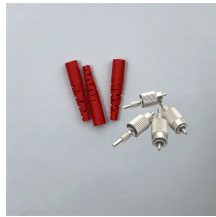

This article will guide you through the necessary tools, materials, and methods on how to connect fiber optic cables effectively, ensuring you achieve optimal performance from your fiber optic ...