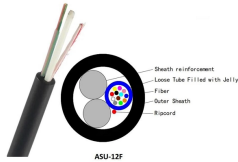

For this reason, and because the test and evaluations for other characteristics are not identical, the IEC Enclosure Classification Designations cannot be exactly equated with the enclosure Type numbers in ...