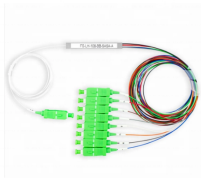

The design criteria and standards contained within are the minimum requirements acceptable for military installations for efficiency, economy, durability, maintainability, and reliability of electrical power ...