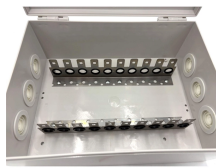

China Stainless Steel Cable Tray Custom Manufacturer

China Stainless Steel Cable Tray Custom Manufacturer

NewReach offers stainless steel cable trays in various styles, including ladder, trough, and channel designs. These trays are engineered to hold different types of cables and support various densities, ...