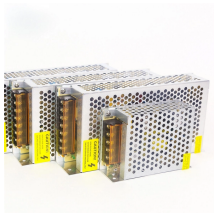

We created Category 6 connectivity components that offered patented technology and guaranteed bandwidth performance. OCC's Category 6 patch panels were no exception. Developed to offer true ...