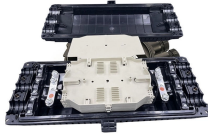

Cambodia ODM Optical Splitter Box 12-core

6U

9U

12U

Cambodia ODM Optical Splitter Box 12-core

Shipping fee and delivery date to be negotiated. Chat with supplier now for more details.

Fiber Optic Distribution Box, 12 Port Wall Mount Enclosure with 12 SC APC Adapters, Singlemode, FTTH, IP65 Waterproof Outdoor/Indoor Use - 9.45" x 8.66" x 2.56"

The 12 Port Fiber Distribution Box can connect up to 2 optical cables, providing space for distributors and 12 fuses. It is equipped with 12 SC adapters and can work in outdoor environments.

It is designed to serve as a building entry point for FTTH applications but is also a perfect choice for all types of FTTx applications. The optical distribution box provides versatility, enabling fusion splicing, ...

12 port Indoor / Outdoor Wall Mounted Fiber Access Termination FTTH Optical Fiber Distribution Box Enclosure comes with 2 fiber optic cable ports and 12 ports for drop fiber optic cables.

Shipping fee and delivery date to be negotiated. Chat with supplier now for more details.