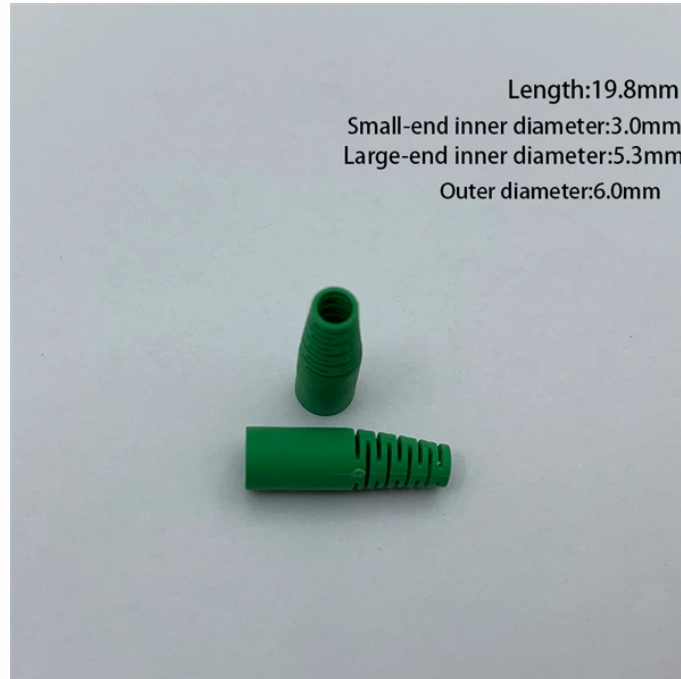

Cable trays that can be used to bundle cables

Cable trays that can be used to bundle cables

Cable tray systems range from simple to highly customized, so it's a good idea to know what your application requires before you start shopping. Choose from basket style, snake trays, and solid or ...

Hubbell's NEXTFRAME® Ladder Tray is the effective and widely used cable runway that supports and delivers bundles of cable between cabinets, racks, and closets, along walls, and suspended from ...

Choose from our selection of cable trays, including over 850 products in a wide range of styles and sizes. Same and Next Day Delivery.

Cable trays and baskets are designed to help support and route cable bundles in an organized manner along ceilings or walls. Shop for cable tray systems now.

WireRun® basket cable trays are quick to install and can attach with brackets to support beams. They route bundles in a tidy and organized way, even navigating.