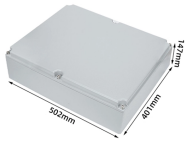

PHP's cable tray support system is engineered to sustain various sizes of cable runs on your rooftop. PHP is the leader in cable tray support systems.

Used for safely and securely mounting cable trays, our RTS Roof Cable Tray Supports (H-Stands) are available in a variety of configurations for numerous applications.

We're here to help. Use left and right arrow keys to resize the column. Hold Shift for larger steps. Press Home for minimum width and End for maximum width.

What is a rooftop cable tray? Cable tray support systems are structures designed to uphold electrical cable runs on flat or sloped roofs.