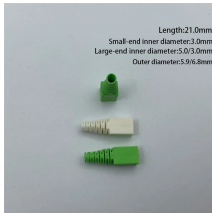

The accumulation of coal dust in a cable tray can result in spontaneous combustion and subsequent fire. If coal dust or an oil spill potential is present, the cable trays should be...