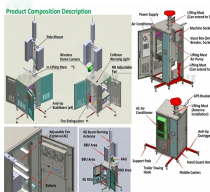

Compare cable TV and internet providers in your area. See plans, pricing, and bundles for every provider at your address. Find the best deals across 50 states.